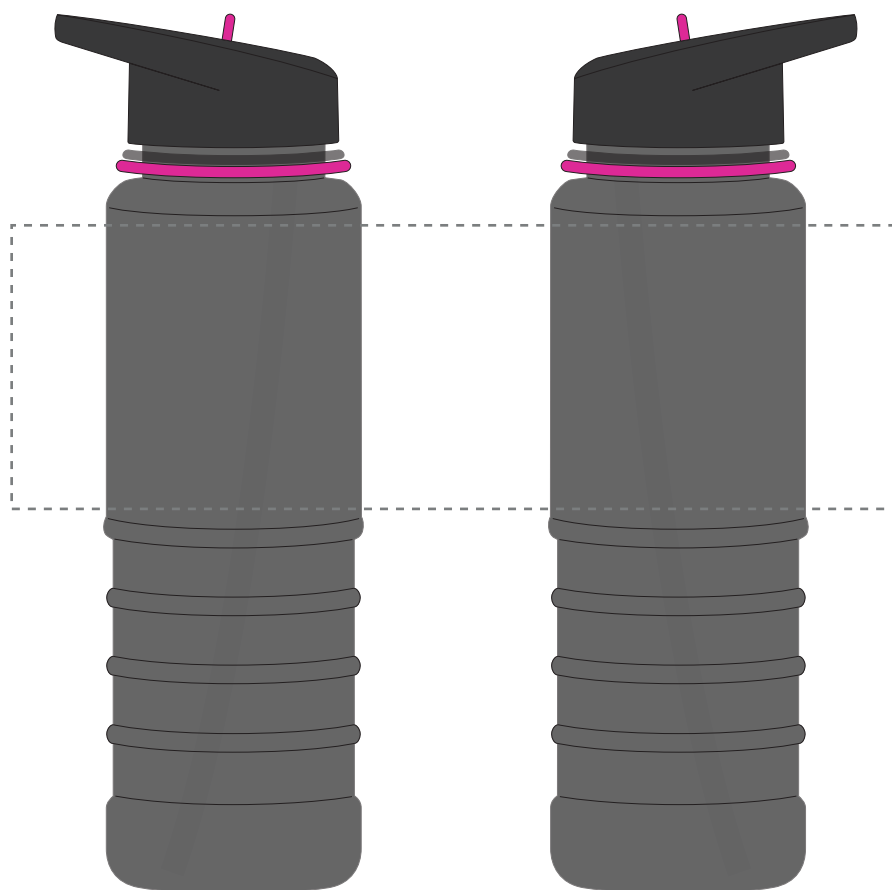

Your Ref:  
Our Ref:Quantity:  
Version: 1Product Code: MG9506  
Product Colour: PINK**PRINTING CONCERNS:**

We stock this item in the following colours

**PANTONE REFERENCE(S)**
 Full colour printing

ARTWORK SCALE 50%

LOGOS WILL BE DIRECTLY OPPOSITE  
LOGOS WILL NOT BE DIRECTLY OPPOSITE

Product Image for visualisation  
- colours may vary

The dashed line is to demonstrate print area and will not appear on your printed item

To proceed, please approve visual via the online system.

ARTWORK SCALE 100%  
Max Print Area: 235mm x 75mm